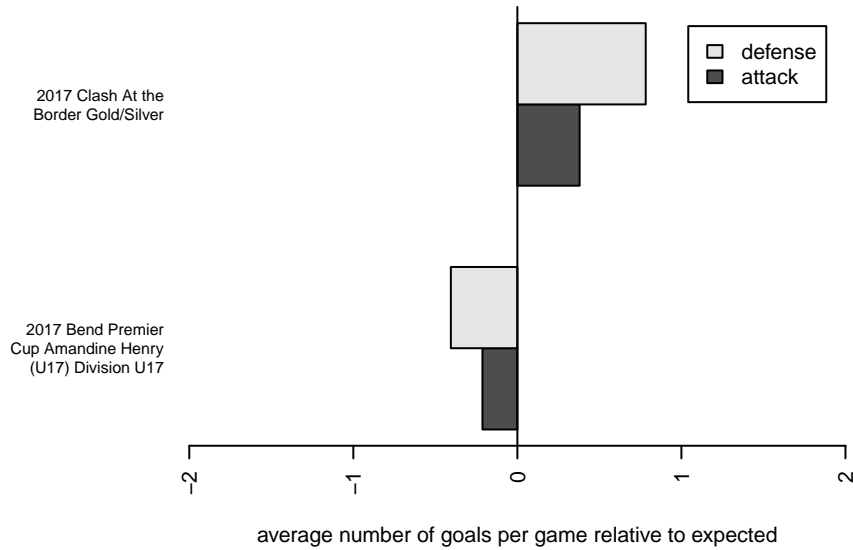

# Westside Timbers Copa TS G01

Westside Timbers  
 Beaverton, OR  
 G01 total strength=1518  
 attack=11.42 defense=12.72  
 spr league = PTT Win G01 Premier

alt names used:  
 Westside Timbers Samba TS G01  
 Westside Timbers G01 Samba TS  
 WT Copa TS G01 2014  
 WT Storm G01

Venues played:  
 2017 Clash At the Border Gold/Silver  
 2017 Bend Premier Cup Amandine Henry (U17)  
 2017 PTT Winter G01 Premier

**Westside Timbers Copa TS G01**  
 Dots are actual minus expected GF (blue circles) and GA (red triangles).  
 Blue line is smoothed change in attack strength. Red is smoothed change in defense strength.

**attack and defense variance (black dot)  
relative to other teams  
and top 10 in region**

**attack and defense rating  
relative to others at age  
and all opponents in last 13 months**

**Performance relative to 13 month average**