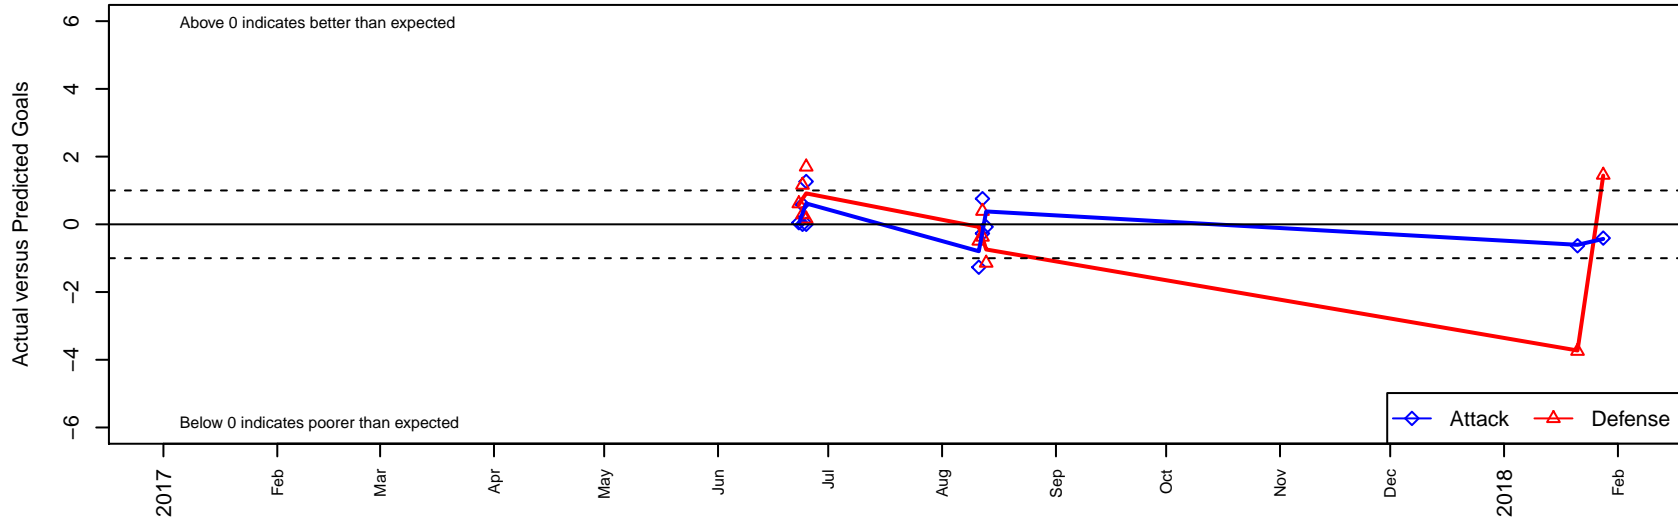

# Westside Timbers Copa TS G01

Westside Timbers  
 Beaverton, OR  
 G01 total strength=1518  
 attack=11.42 defense=12.72  
 spr league = PTT Win G01 Premier

alt names used:  
 Westside Timbers Samba TS G01  
 Westside Timbers G01 Samba TS  
 WT Copa TS G01 2014  
 WT Storm G01

Venues played:  
 2017 Clash At the Border Gold/Silver  
 2017 Bend Premier Cup Amandine Henry (U17)  
 2017 PTT Winter G01 Premier

**Westside Timbers Copa TS G01**  
 Dots are actual minus expected GF (blue circles) and GA (red triangles).  
 Blue line is smoothed change in attack strength. Red is smoothed change in defense strength.

**attack and defense variance (black dot)  
relative to other teams  
and top 10 in region**

**attack and defense rating  
relative to others at age  
and all opponents in last 13 months**

**Performance relative to 13 month average**