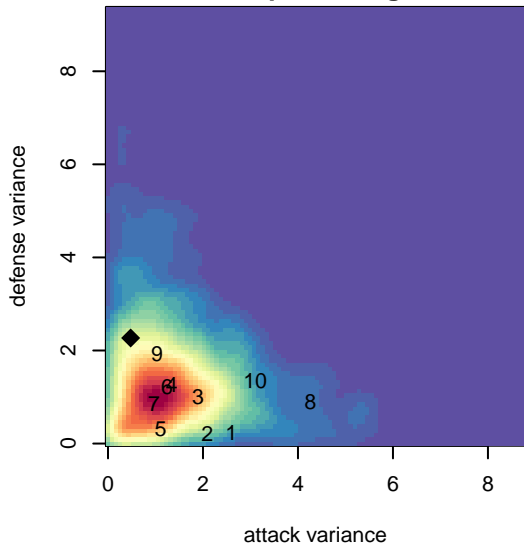

# Westside Timbers Copa TS G01

Westside Timbers  
 Beaverton, OR  
 G01 total strength=1518  
 attack=11.42 defense=12.72  
 spr league = PTT Win G01 Premier

alt names used:  
 Westside Timbers Samba TS G01  
 Westside Timbers G01 Samba TS  
 WT Copa TS G01 2014  
 WT Storm G01

Venues played:  
 2017 Clash At the Border Gold/Silver  
 2017 Bend Premier Cup Amandine Henry (U17)  
 2017 PTT Winter G01 Premier

**Westside Timbers Copa TS G01**  
 Dots are actual minus expected GF (blue circles) and GA (red triangles).  
 Blue line is smoothed change in attack strength. Red is smoothed change in defense strength.

**attack and defense variance (black dot)  
relative to other teams  
and top 10 in region**

**attack and defense rating  
relative to others at age  
and all opponents in last 13 months**

**Performance relative to 13 month average**