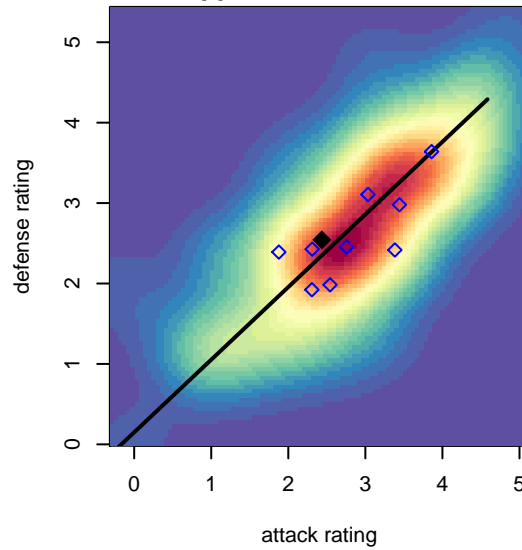

# Westside Timbers Copa TS G01

Westside Timbers  
 Beaverton, OR  
 G01 total strength=1518  
 attack=11.42 defense=12.72  
 spr league = PTT Win G01 Premier

alt names used:  
 Westside Timbers Samba TS G01  
 Westside Timbers G01 Samba TS  
 WT Copa TS G01 2014  
 WT Storm G01

Venues played:  
 2017 Clash At the Border Gold/Silver  
 2017 Bend Premier Cup Amandine Henry (U17)  
 2017 PTT Winter G01 Premier

**Westside Timbers Copa TS G01**  
 Dots are actual minus expected GF (blue circles) and GA (red triangles).  
 Blue line is smoothed change in attack strength. Red is smoothed change in defense strength.

**attack and defense variance (black dot)  
relative to other teams  
and top 10 in region**

**attack and defense rating  
relative to others at age  
and all opponents in last 13 months**

**Performance relative to 13 month average**